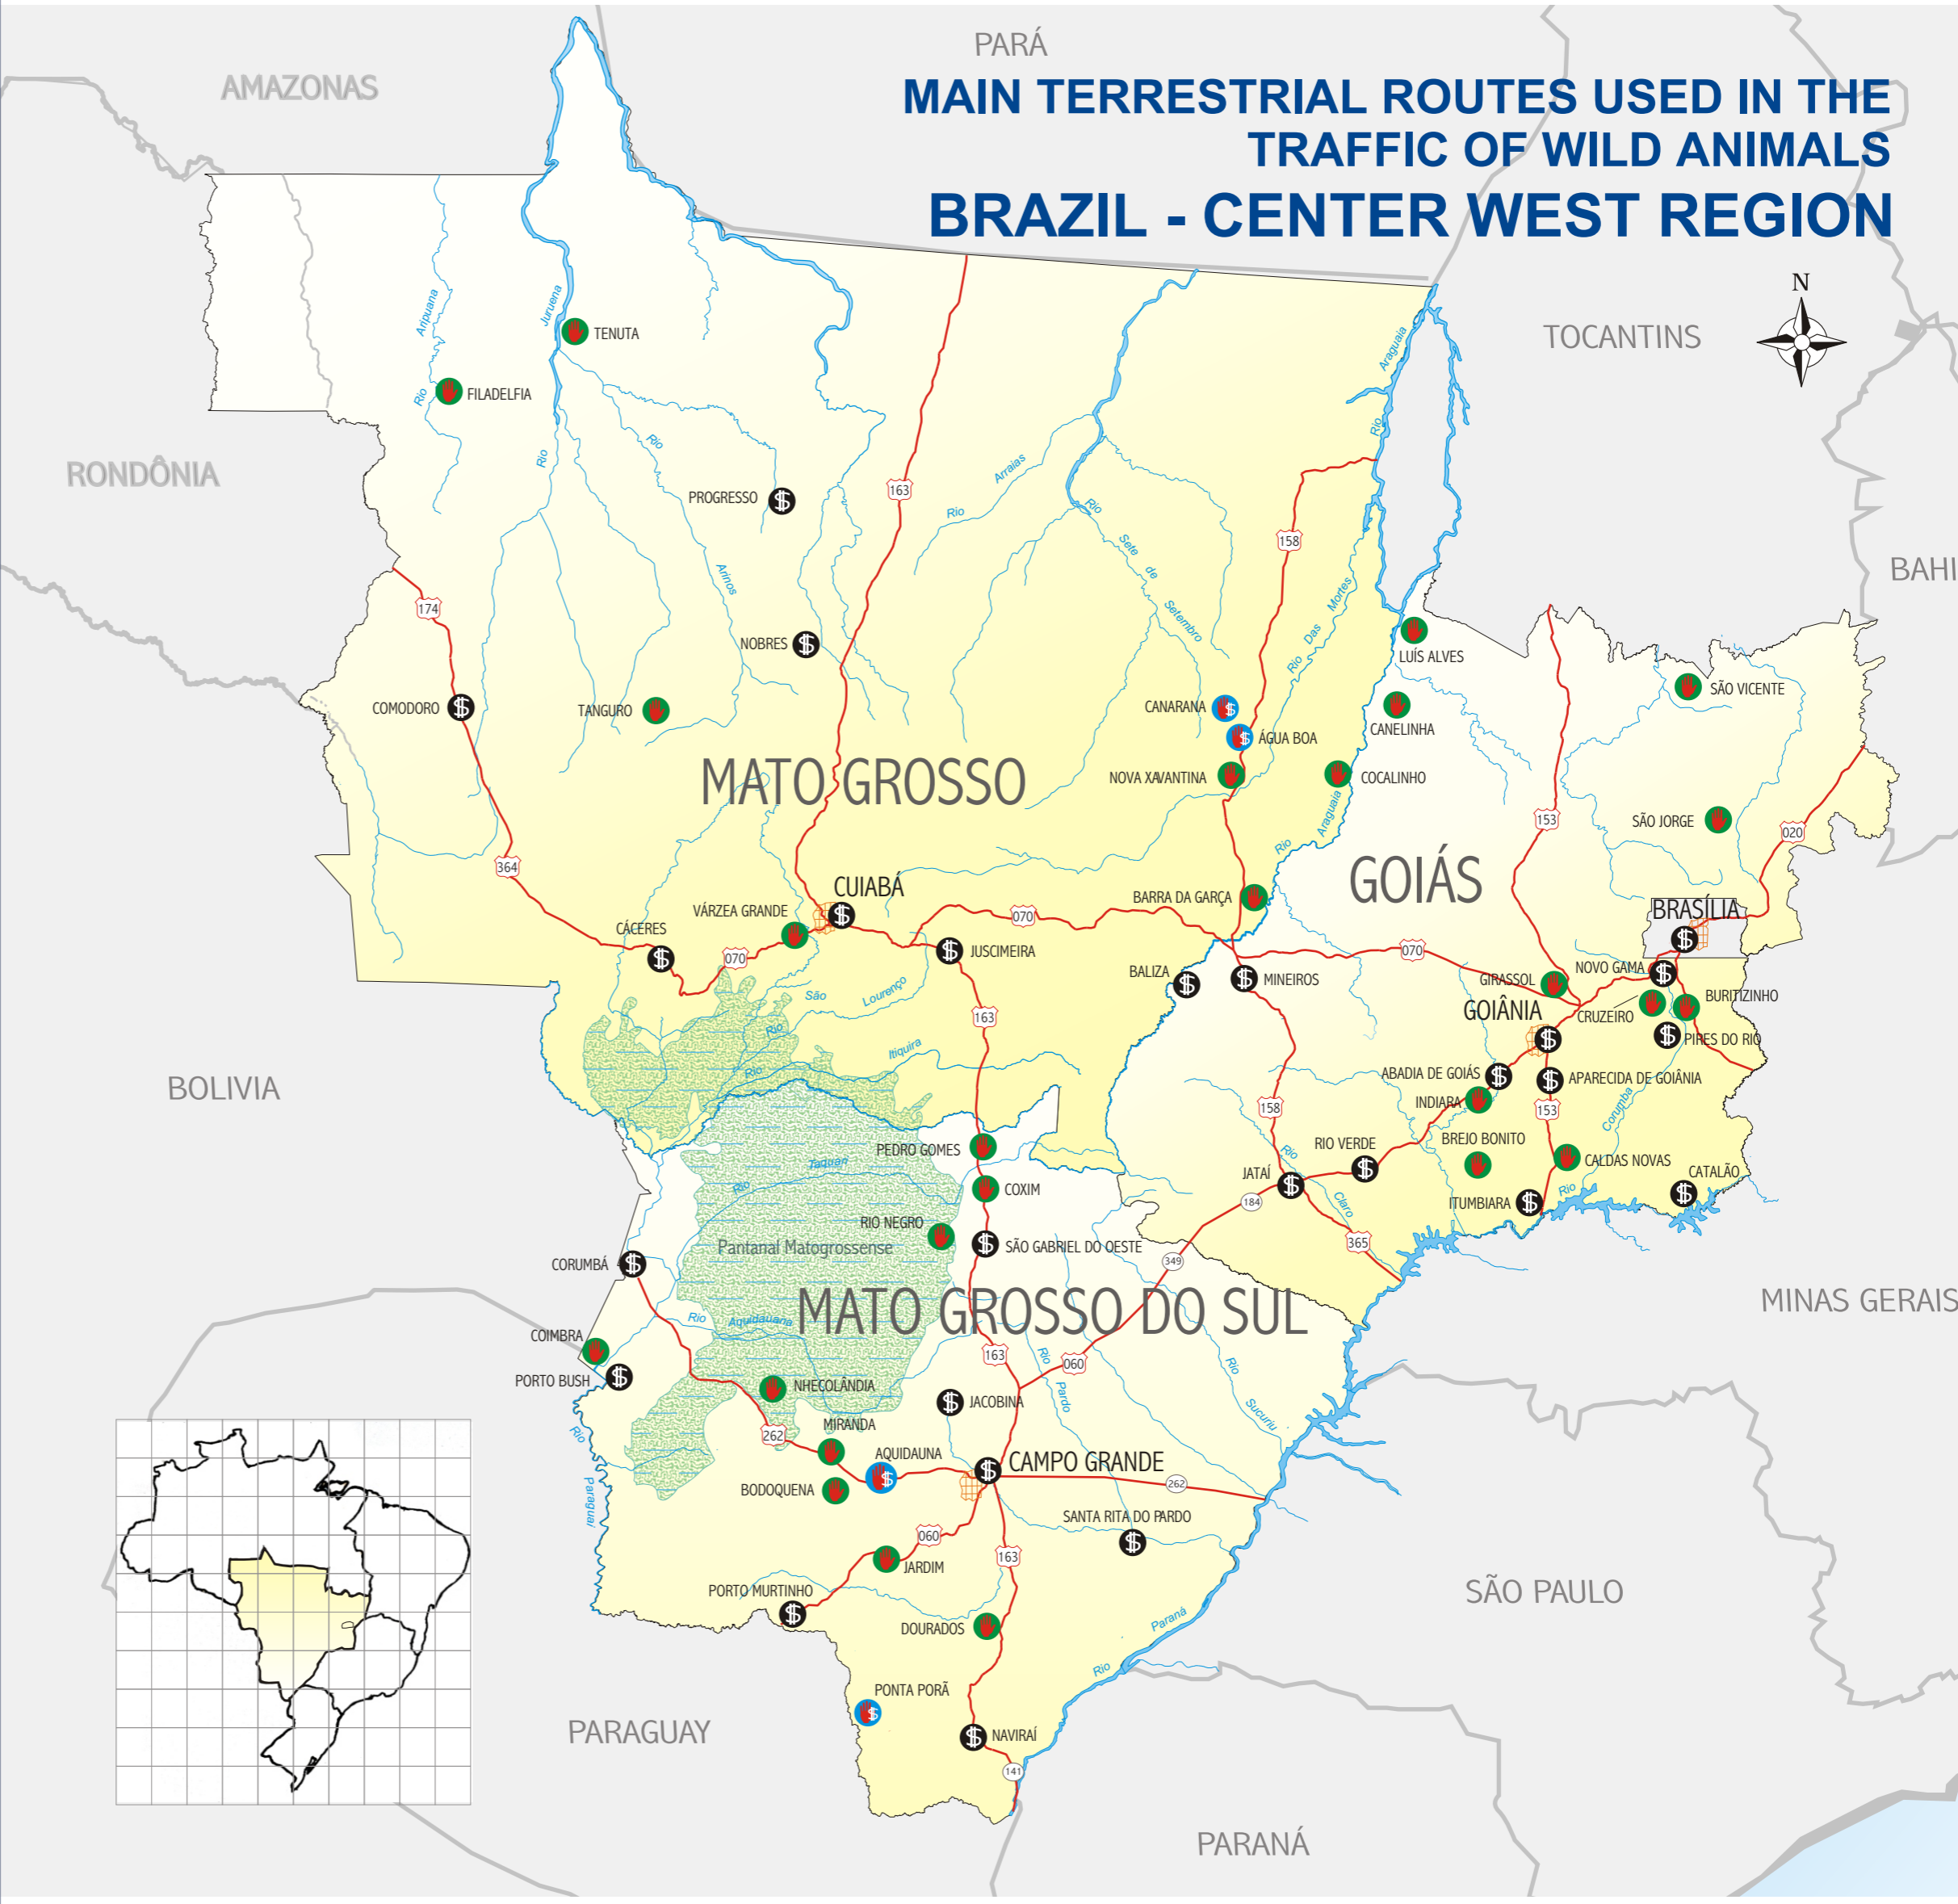

MAIN TERRESTRIAL ROUTES USED IN THE TRAFFIC OF WILD ANIMALS BRAZIL - CENTER WEST REGION

MAP LEGEND

Classification of localities according to the type of traffic occurrence

- GATHERING AND SALE
- GATHERING
- SALE
- Wild Animal Traffic Route

Cartographic Conventions

- CAPITAL (State capital and/or urban area)
- Federal Road
- State Road
- Interstate Border
- Rivers, streams, lakes and dams

Approximate scale: 1:7,300,000

SOURCE: RENCTAS - Brazilian network to fight the trafficking of wild animals www.renctas.org.br
 CARTOGRAFIC BASE: IBGE - 2000