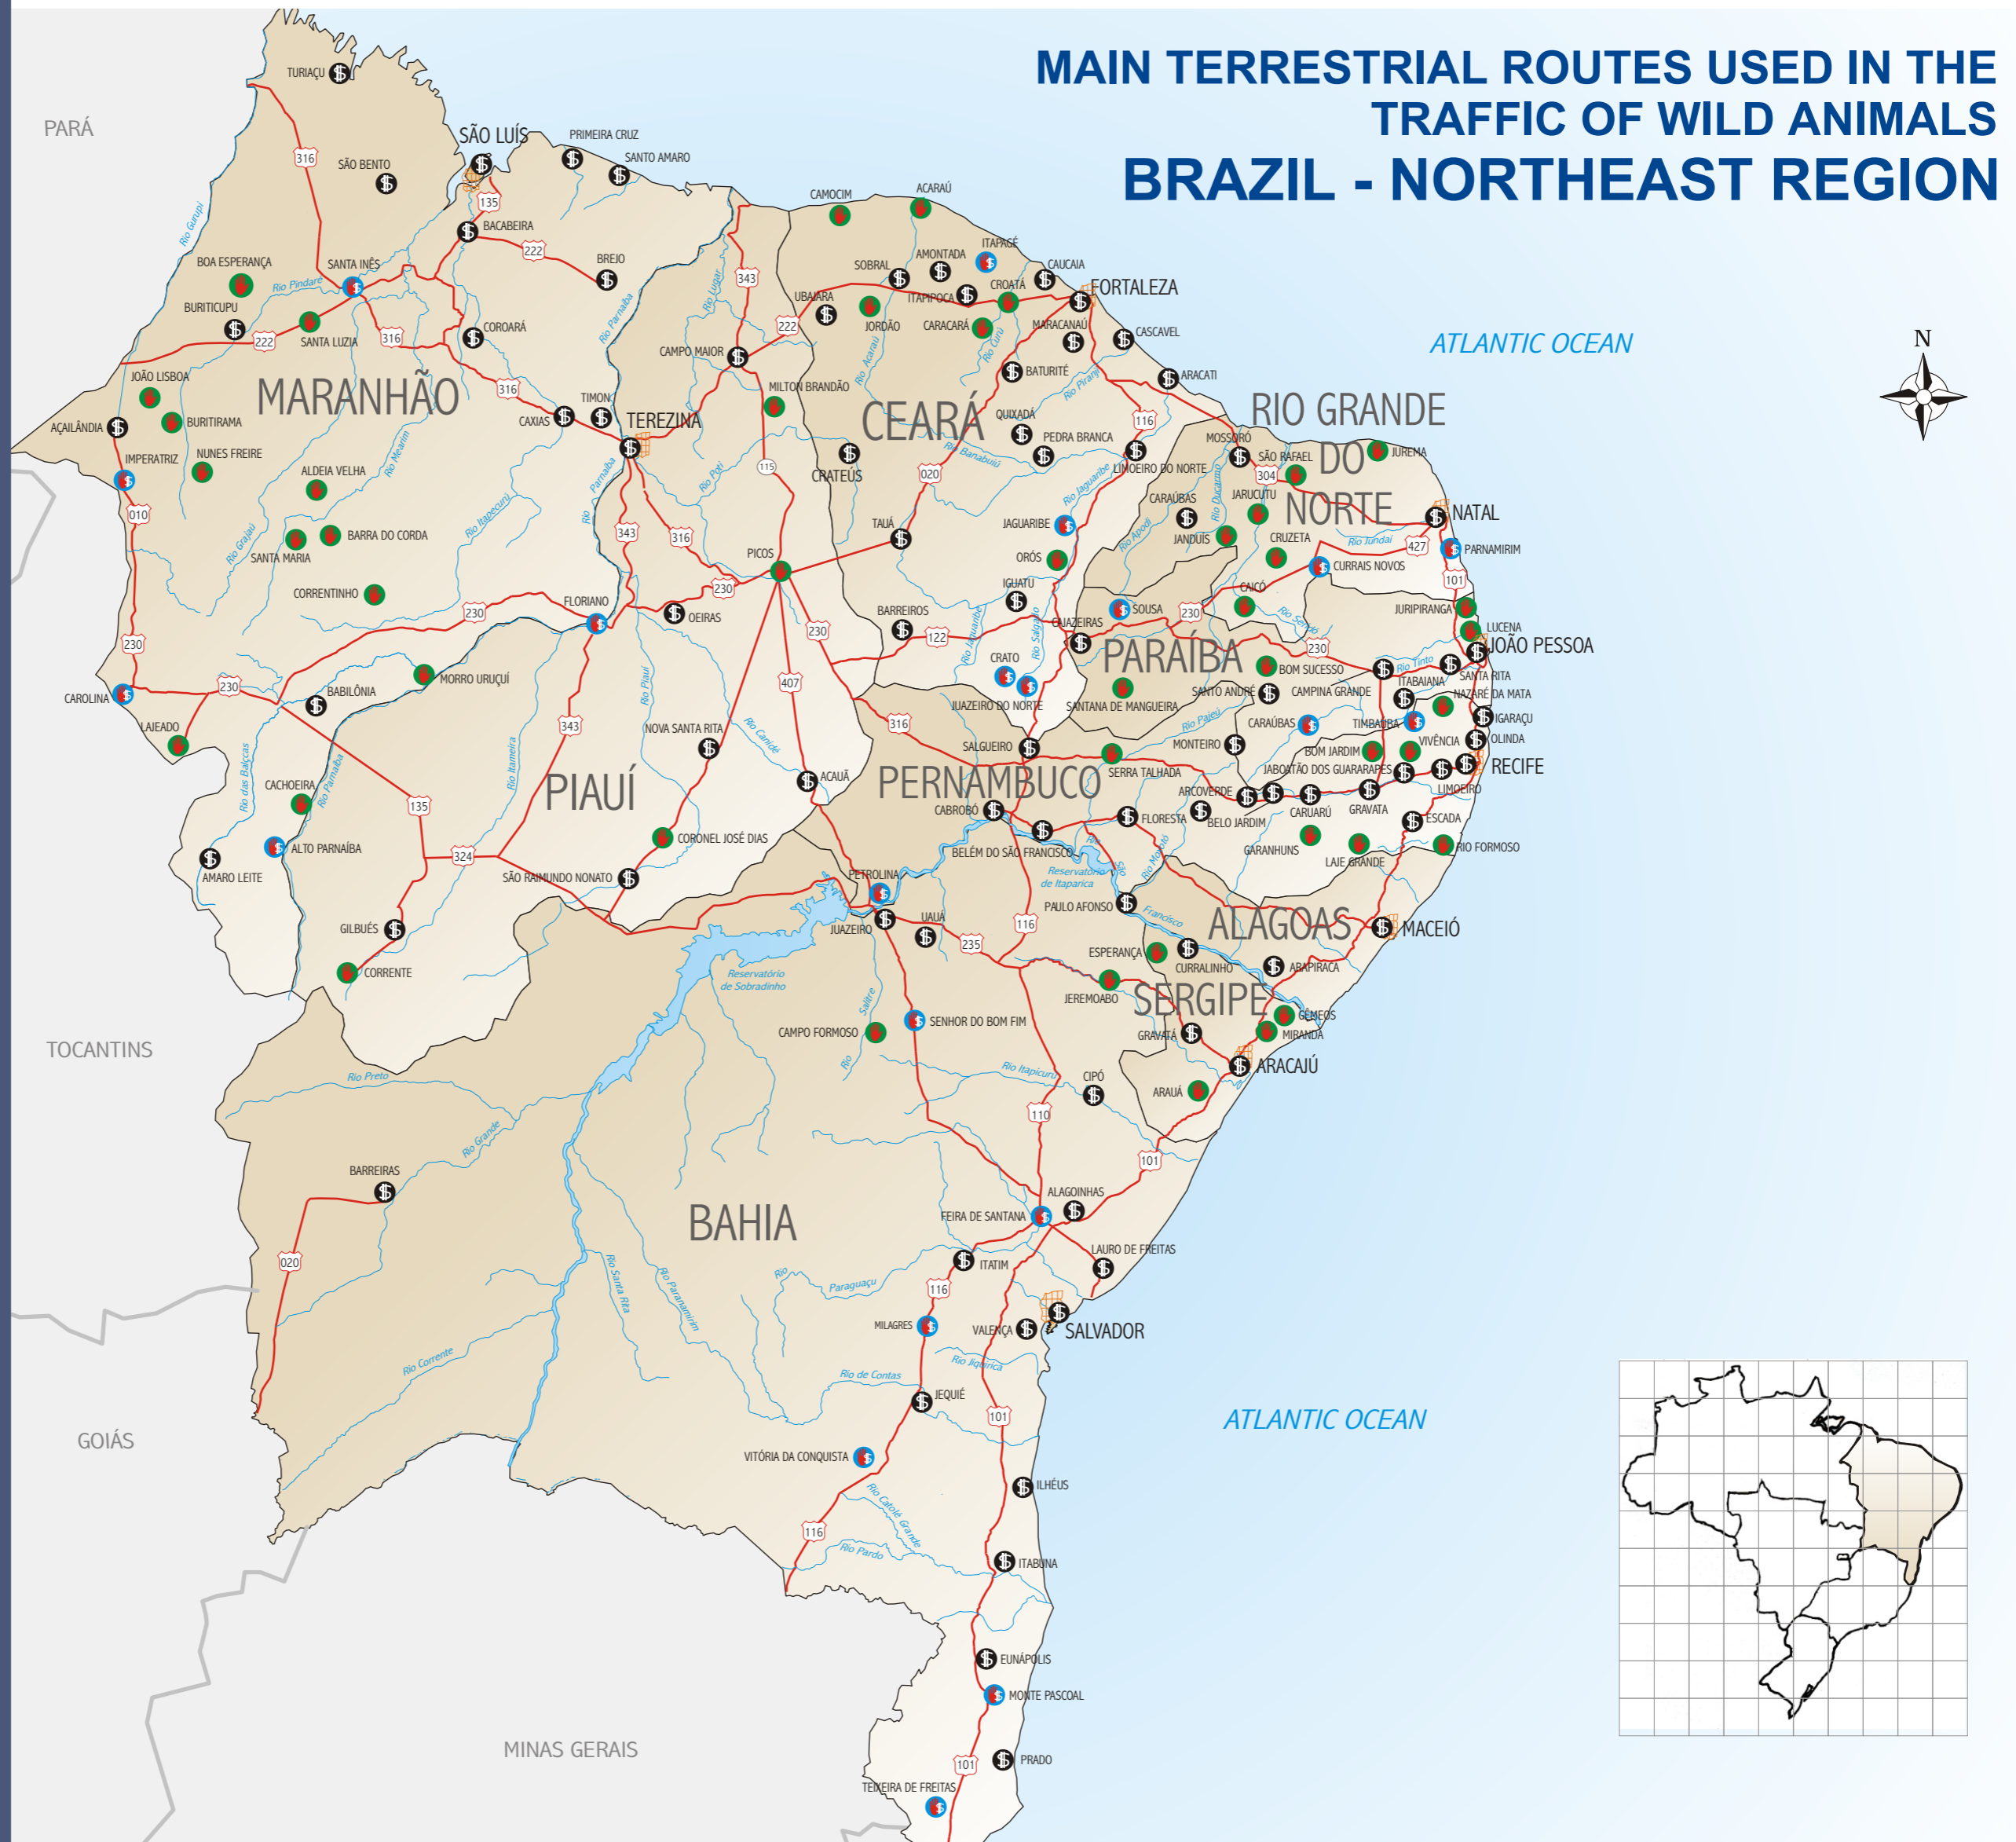

MAIN TERRESTRIAL ROUTES USED IN THE TRAFFIC OF WILD ANIMALS BRAZIL - NORTHEAST REGION

MAP LEGEND

Classification of localities according to the type of traffic occurrence

- GATHERING AND SALE
- GATHERING
- SALE

Wild Animal Traffic Route

Cartographic Conventions

- CAPITAL (State capital and/or urban area)
- 101 Federal Road
- 230 State Road
- Interstate Border
- Rivers, streams, lakes and dams

Approximate scale: 1: 7,300,000

SOURCE: RENCTAS - brazilian network to fight the trafficking of wild animals www.rencas.org.br
 CARTOGRAFIC BASE: IBGE - 2000