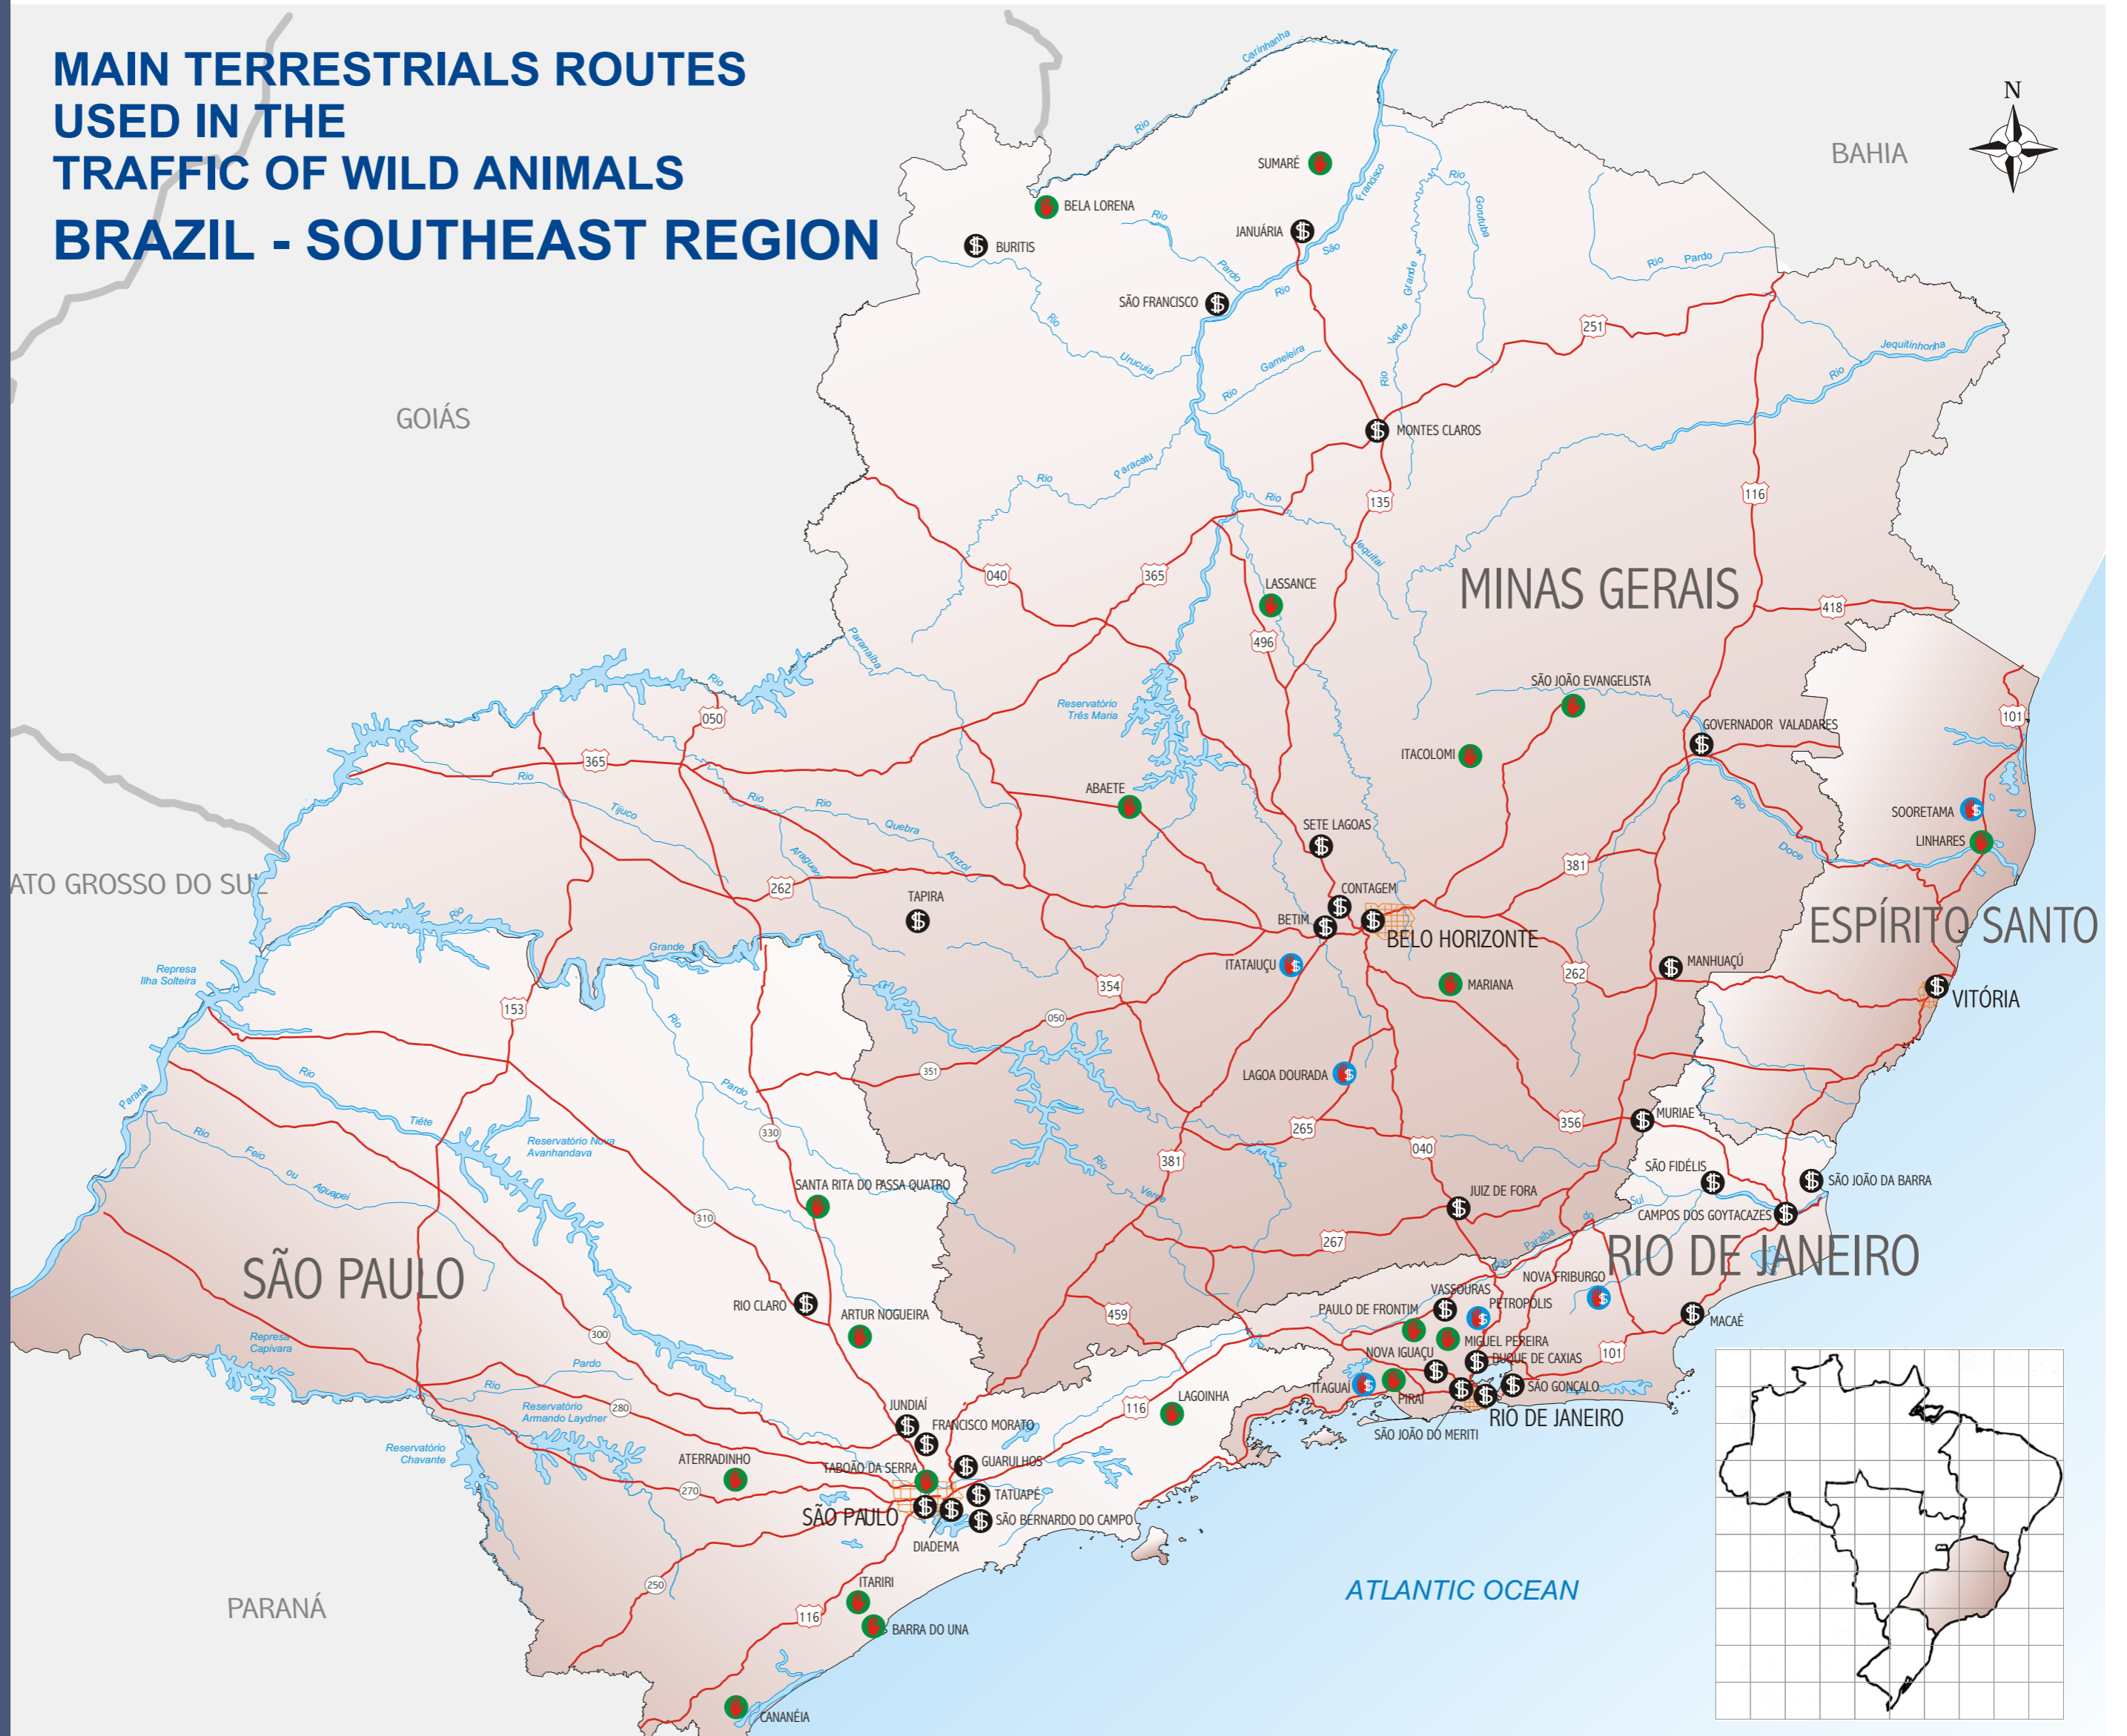

# MAIN TERRESTRIALS ROUTES USED IN THE TRAFFIC OF WILD ANIMALS BRAZIL - SOUTHEAST REGION

### MAP LEGEND

Classification of localities according to the type of traffic occurrence

- GATHERING AND SALE
- GATHERING
- SALE

Wild Animal Traffic Route

### Cartographic Conventions

- CAPITAL (State capital and/or urban area)
- Federal Road
- State Road
- Interstate Border
- Rivers, streams, lakes and dams

Approximate scale: 1: 7,300,000

SOURCE: RENCTAS - brazilian network to fight the trafficking of wild animals  
[www.renctas.org.br](http://www.renctas.org.br)

CARTOGRAFIC BASE: IBGE - 2000