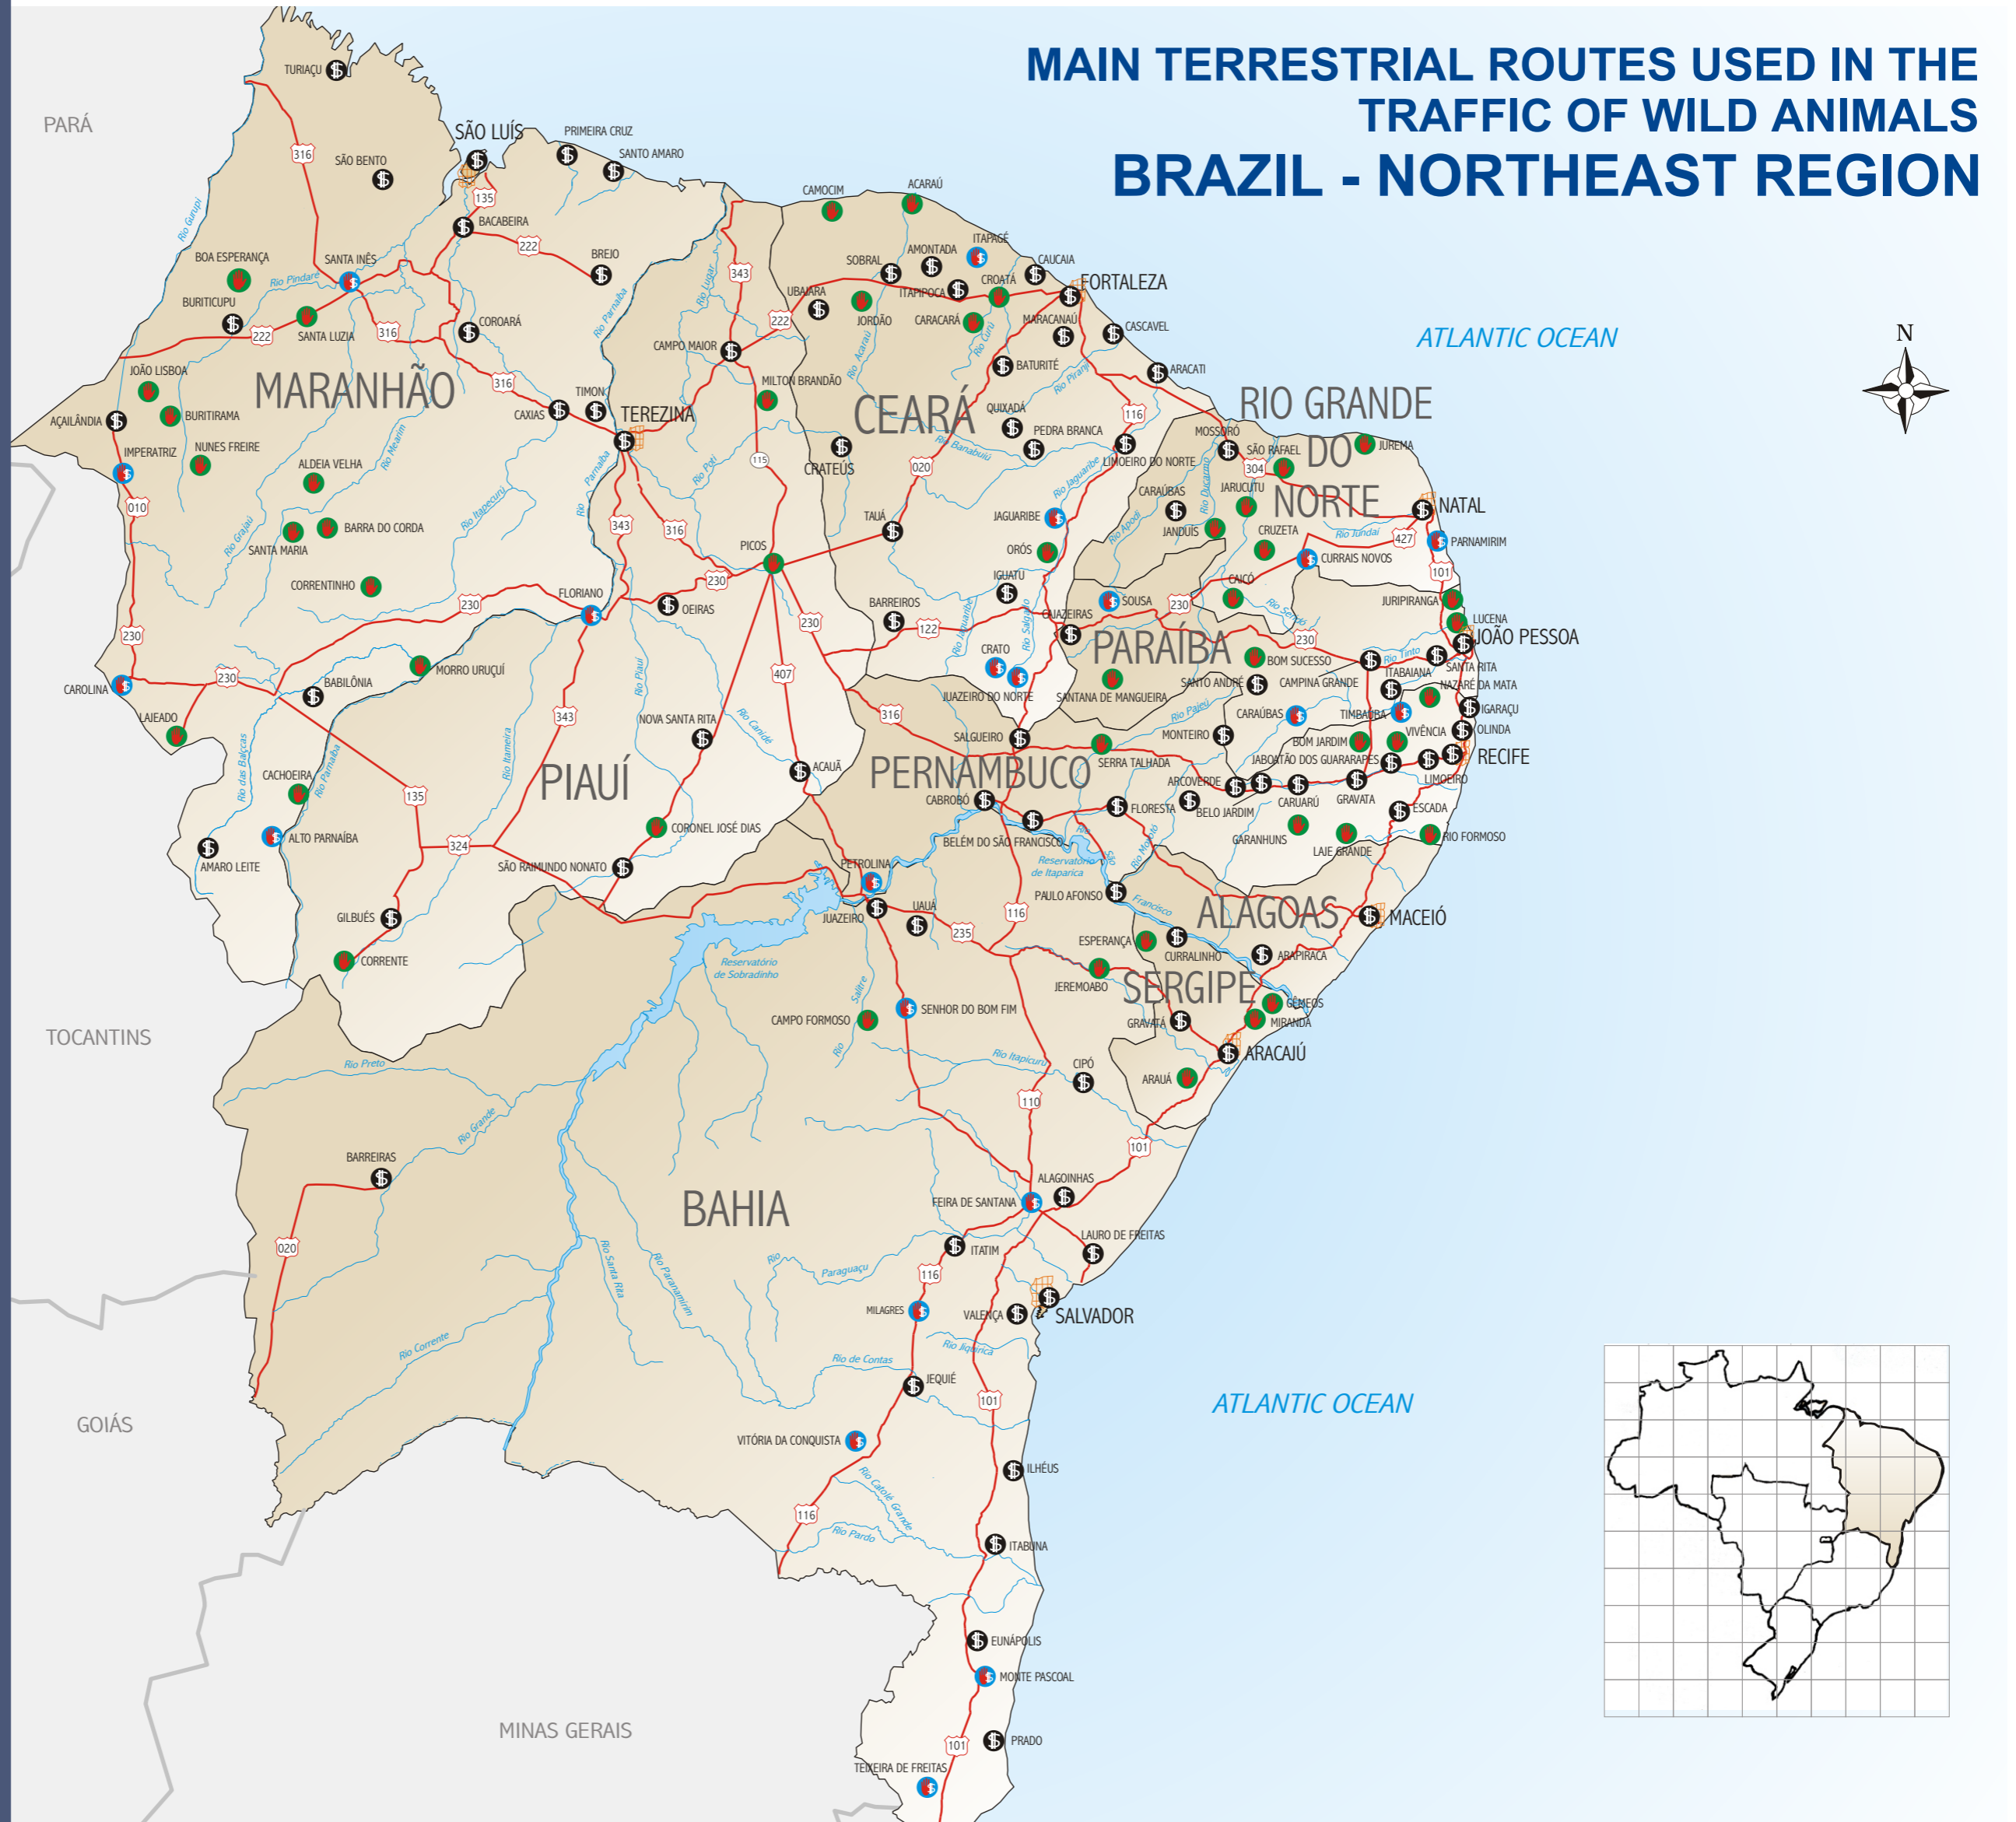

# MAIN TERRESTRIAL ROUTES USED IN THE TRAFFIC OF WILD ANIMALS BRAZIL - NORTHEAST REGION

**MAP LEGEND**

Classification of localities according to the type of traffic occurrence

- GATHERING AND SALE
- GATHERING
- SALE

Wild Animal Traffic Route

Cartographic Conventions

- CAPITAL (State capital and/or urban area)
- Federal Road
- State Road
- Interstate Border
- Rivers, streams, lakes and dams

Approximate scale: 1: 7,300,000

SOURCE: RENCTAS - brazilian network to fight the trafficking of wild animals [www.rencas.org.br](http://www.rencas.org.br)  
 CARTOGRAFIC BASE: IBGE - 2000