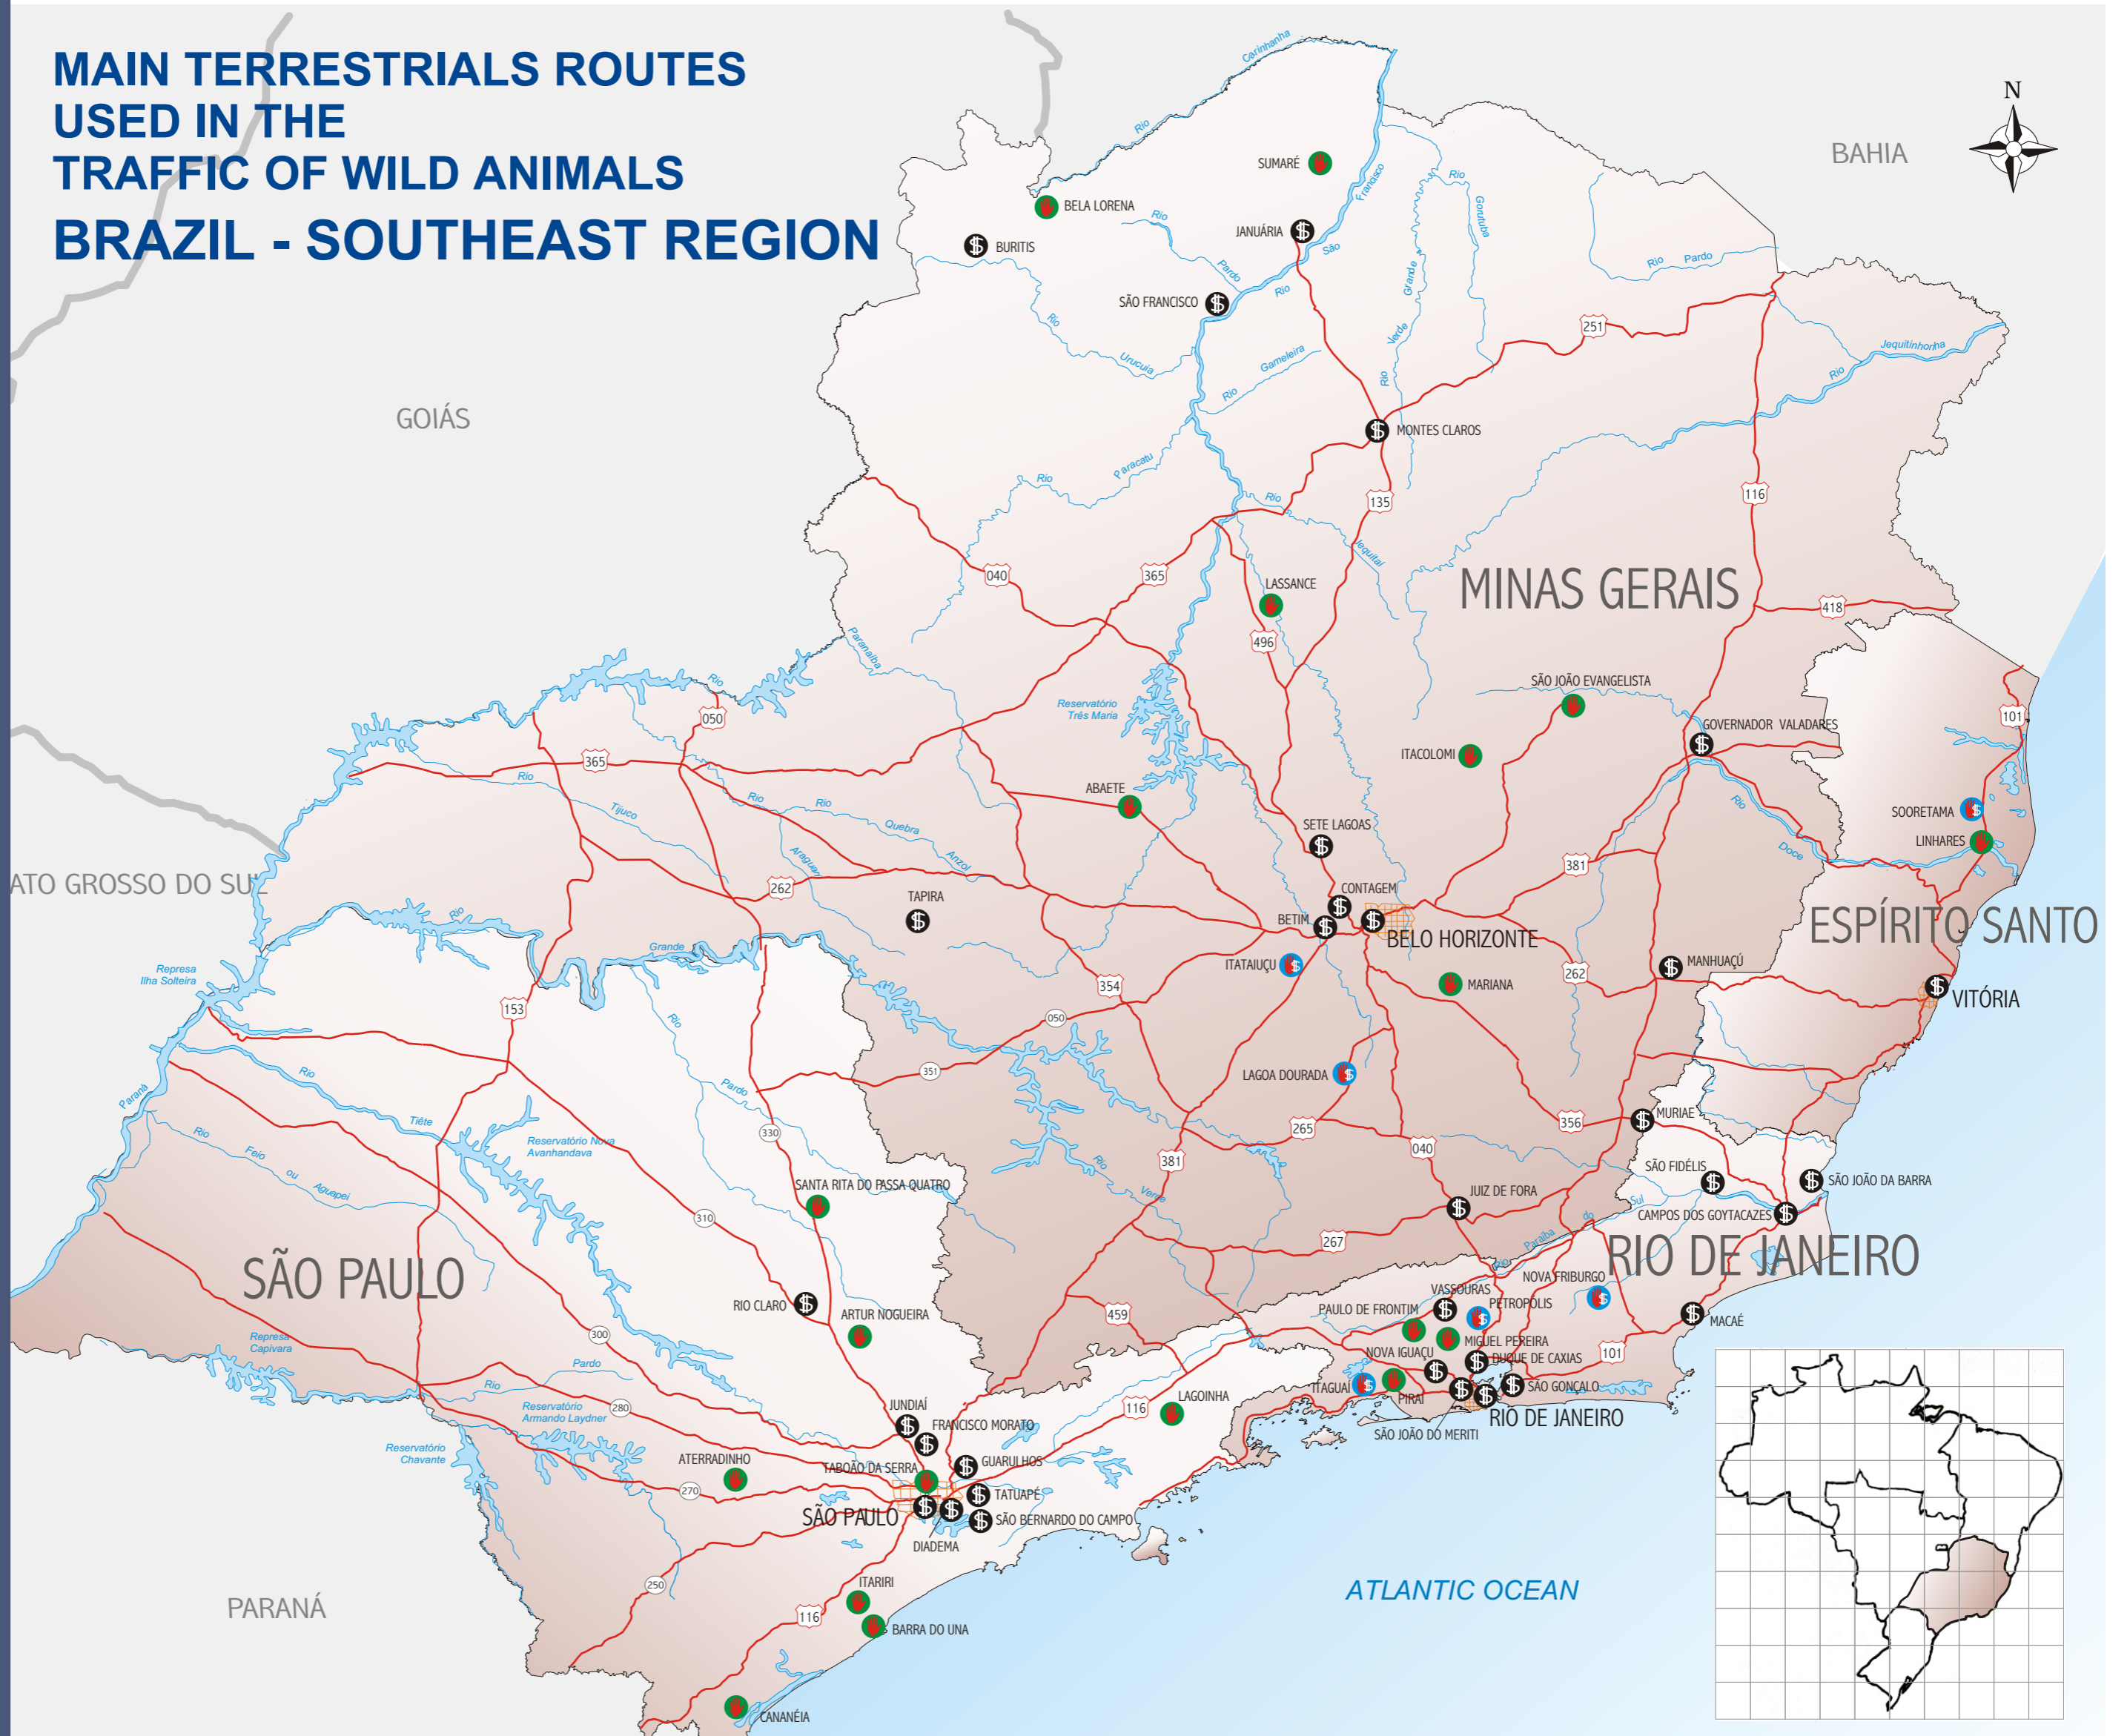

MAIN TERRESTRIALS ROUTES USED IN THE TRAFFIC OF WILD ANIMALS BRAZIL - SOUTHEAST REGION

MAP LEGEND

Classification of localities according to the type of traffic occurrence

- GATHERING AND SALE
- GATHERING
- SALE

— Wild Animal Traffic Route

Cartographic Conventions

- CAPITAL (State capital and/or urban area)
- Federal Road
- State Road
- Interstate Border
- Rivers, streams, lakes and dams

Approximate scale: 1: 7,300,000

CARTOGRAFIC BASE: IBGE - 2000